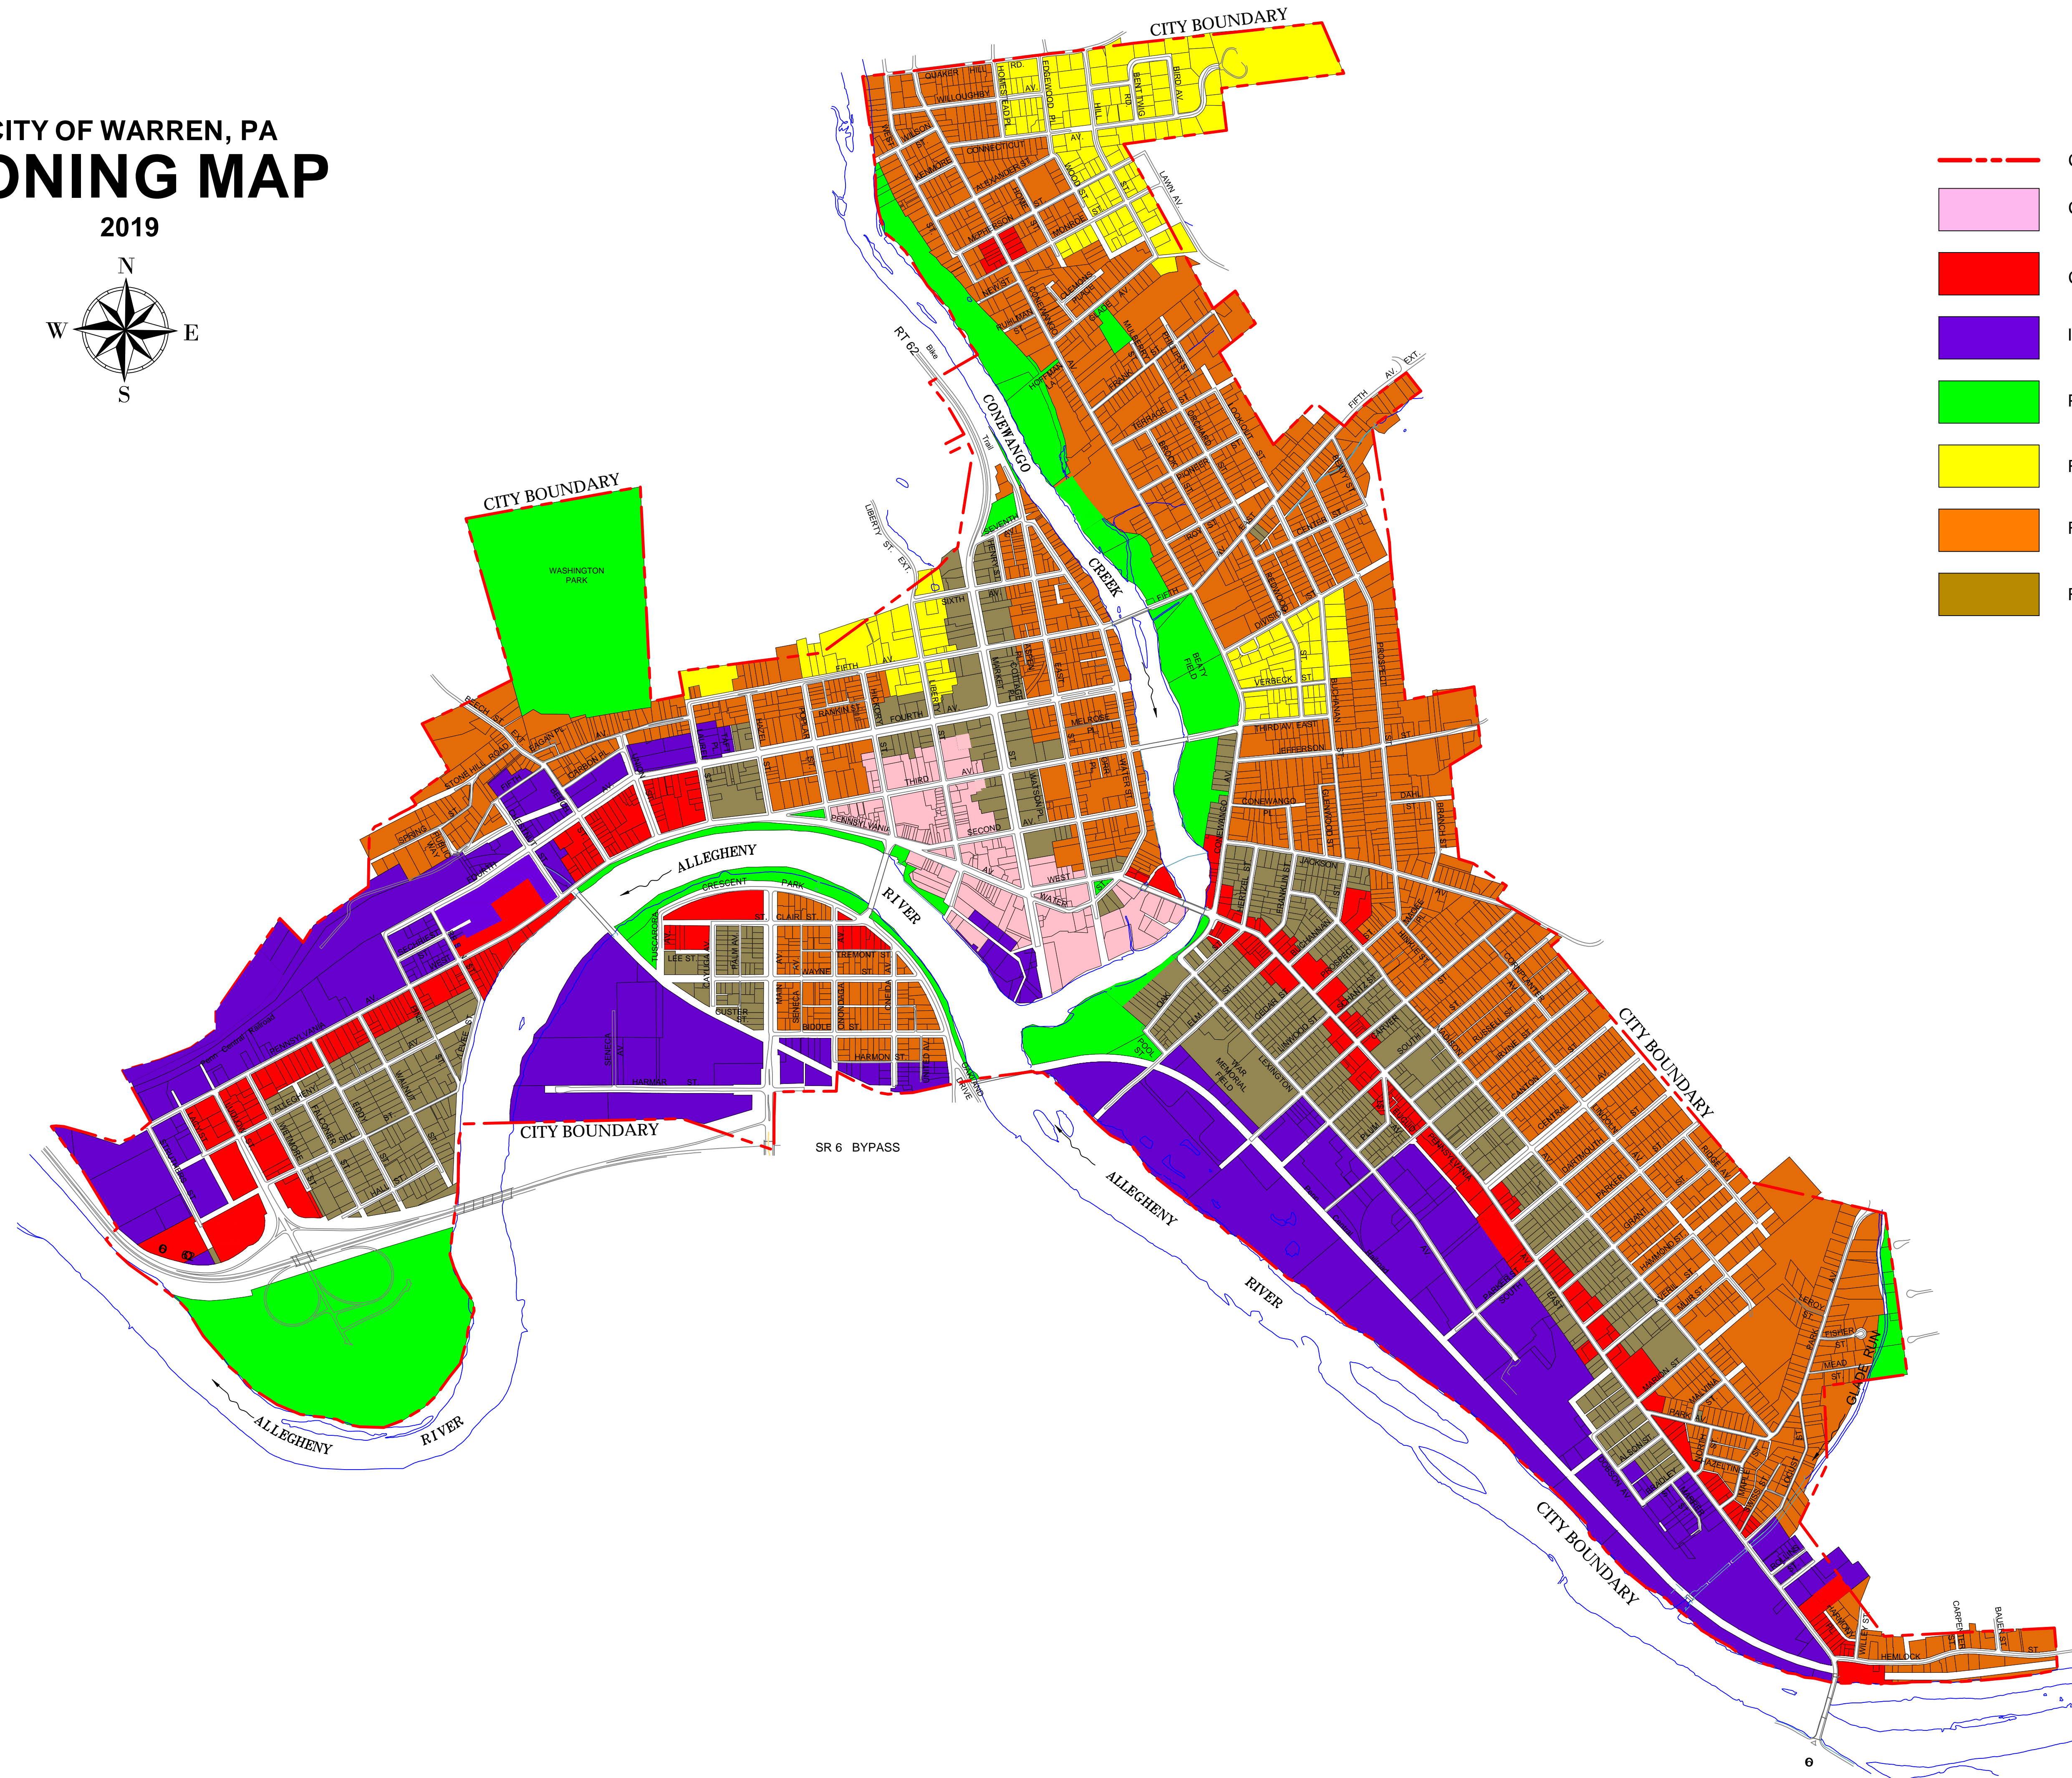

# CITY OF WARREN, PA ZONING MAP

2019

-  CITY LIMITS
-  C1 - CENTRAL COMMERCIAL
-  C2 - GENERAL COMMERCIAL
-  I - INDUSTRIAL
-  PRESERVATION
-  R1 - RESIDENTIAL LOW DENSITY
-  R2 - RESIDENTIAL MEDIUM DENSITY
-  R3 - RESIDENTIAL HIGH DENSITY