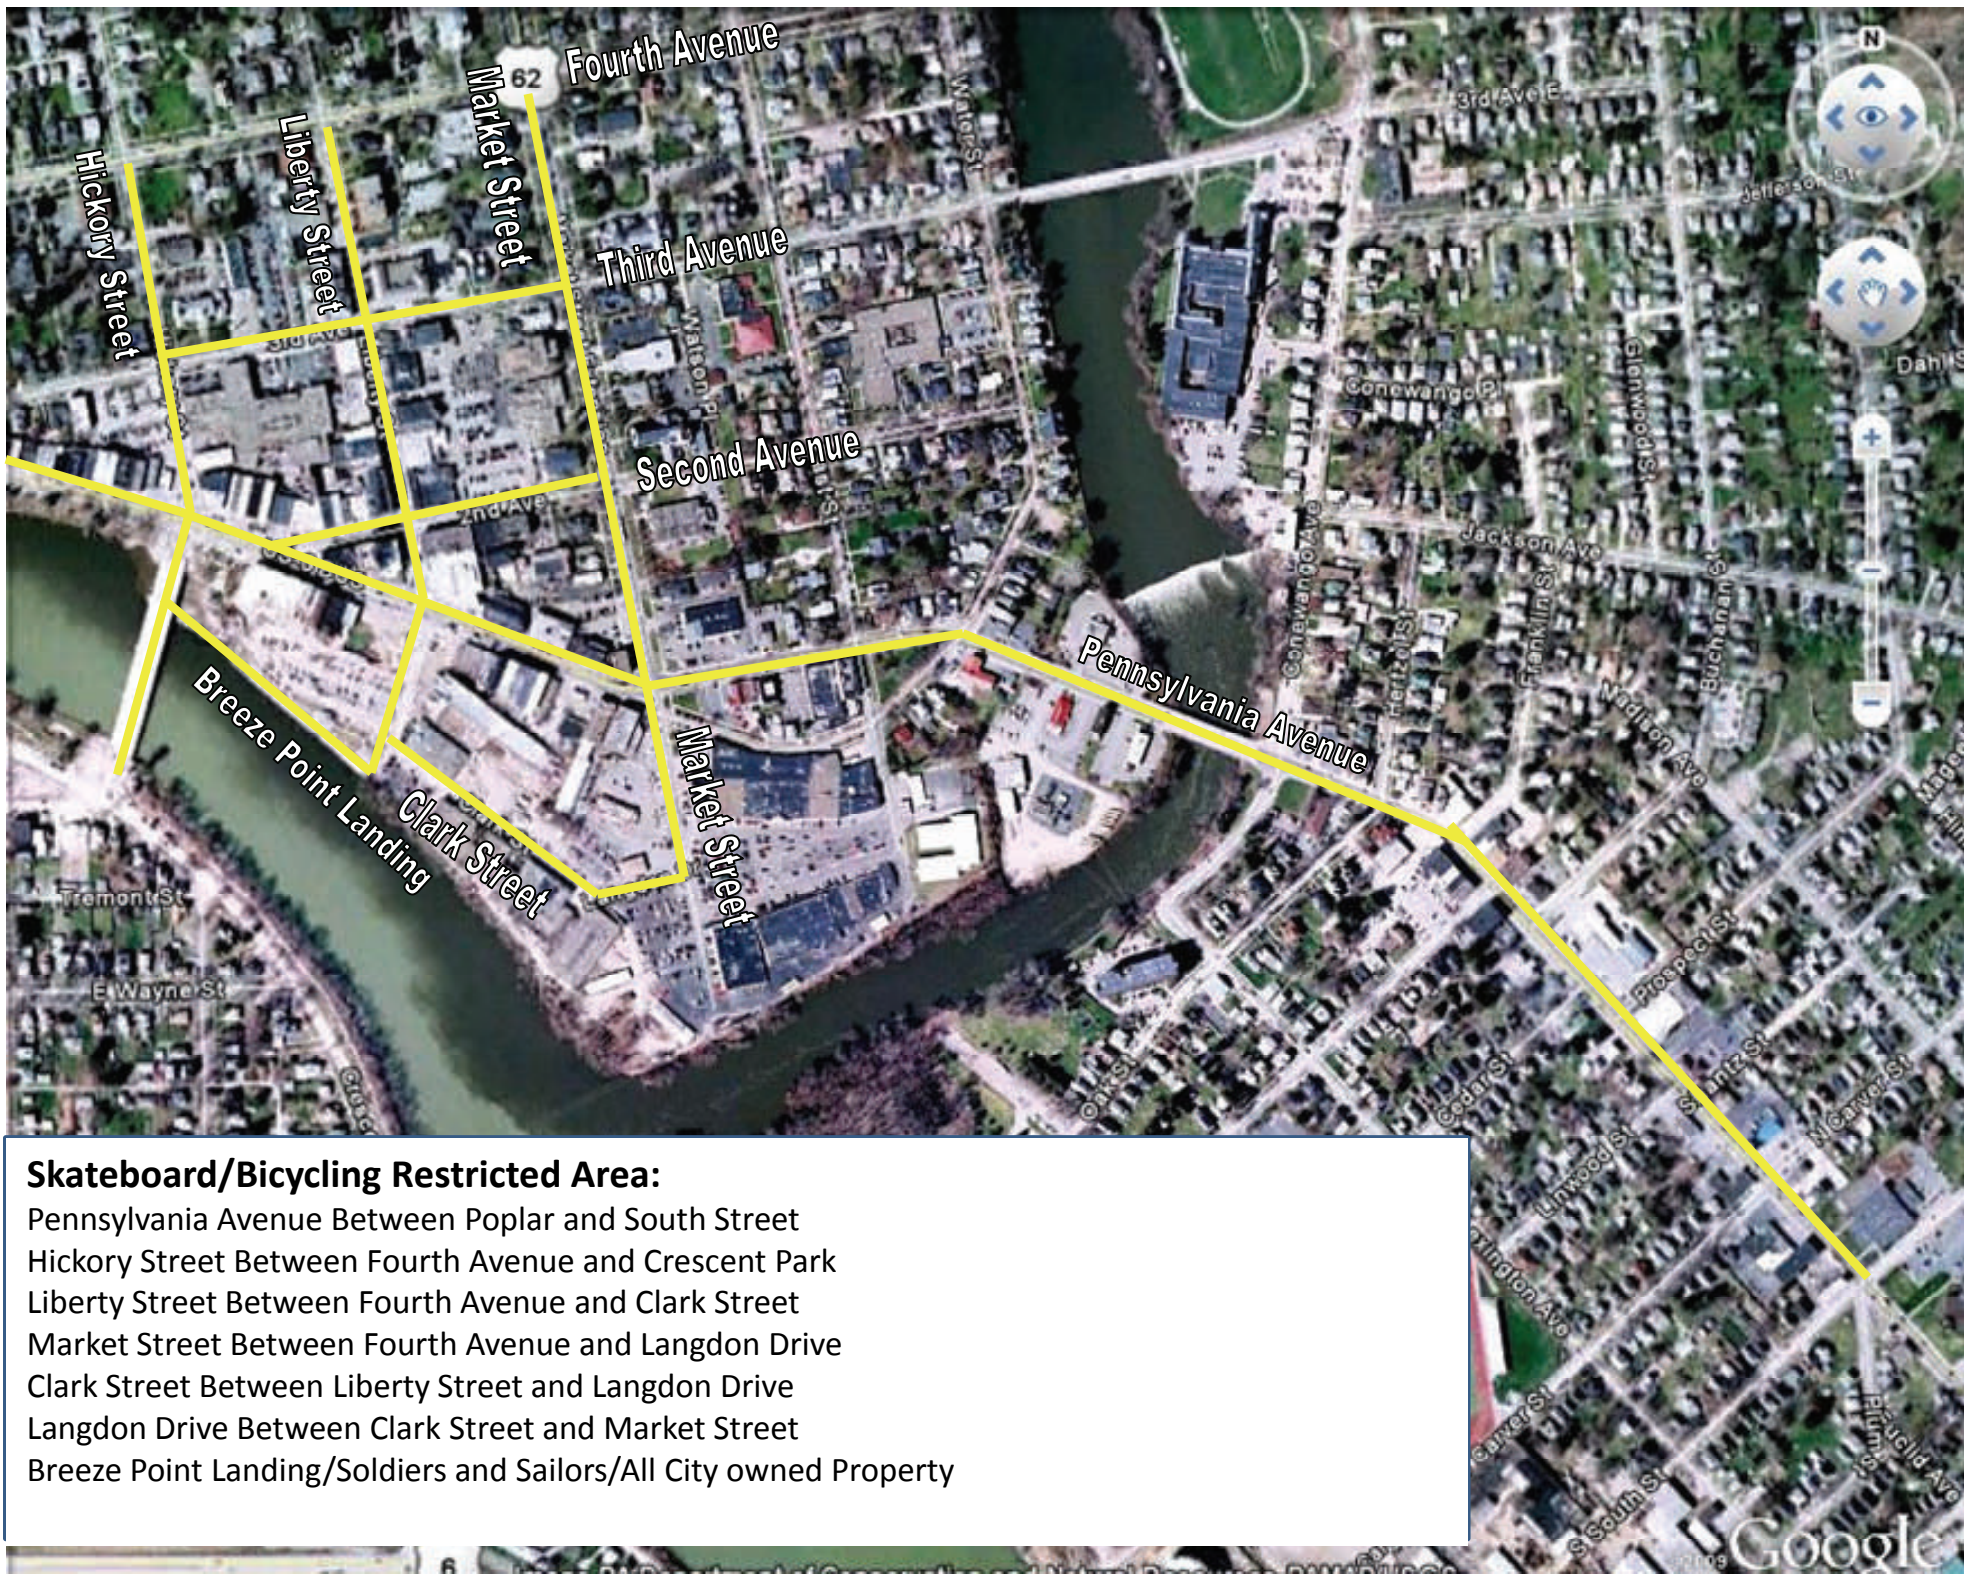

## Penalties:

- 1st Offense  
Skateboard Impounded 5 Days & \$25 Fine
- 2nd Offense  
Skateboard Impounded 15 Days & \$50 Fine
- 3rd Offense  
Skateboard Impounded 30 Days & \$100 Fine
- 4th Offense  
Skateboard Impounded 1 Year & \$300 Fine

## Skateboarding in Warren Rules and Regulations

City of Warren  
Telephone: 814-723-6300

**Skateboard/Bicycling Restricted Area:**

- Pennsylvania Avenue Between Poplar and South Street
- Hickory Street Between Fourth Avenue and Crescent Park
- Liberty Street Between Fourth Avenue and Clark Street
- Market Street Between Fourth Avenue and Langdon Drive
- Clark Street Between Liberty Street and Langdon Drive
- Langdon Drive Between Clark Street and Market Street
- Breze Point Landing/Soldiers and Sailors/All City owned Property